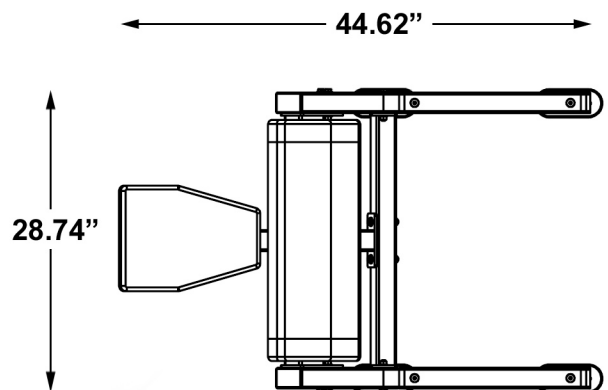

5011 Preacher Curl Bench

STANDARD FEATURES

- ✓ Open front for access to do standing exercises.
- ✓ Seven seat heights from 18" to 25".
- ✓ Thick protective guards on bar rails.

OPTIONAL FEATURES

- ✓ Weight horns available for plate storage.